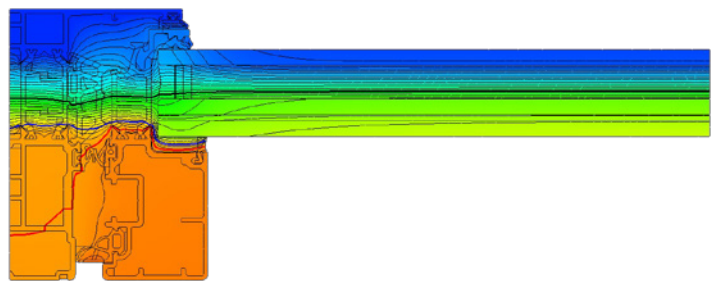

KA TILT AND TURN

LMI Design

- Design load: 70 PSF
- Max Dimensions:
  40" Width x 108" Height

SMI Design

- Design load 110 PSF
- Max Dimensions:
  40" Width x 90" Height

Non Impact

- Design load 100.25 PSF
- Max Dimensions:
  59" Width x 99" Height

- Air infiltration: 6.27 PSF
- Water infiltration: 16.5 PSF

Glass Options:

- Laminated
- Insulated
- Insulated laminated

Our glass is certified by SGCC and IGCC, ensuring that our processes always deliver the highest quality

Thermal Performance Simulation

Type: Single Sash

Width: 38"

Height: 130"

Glass: ¼" Solarban 70 Clear + ½" Air Spacer + ¼" Clear

• U Factor:

1.84 W/m²K

0.325 BTU / (h*ft²*°F)