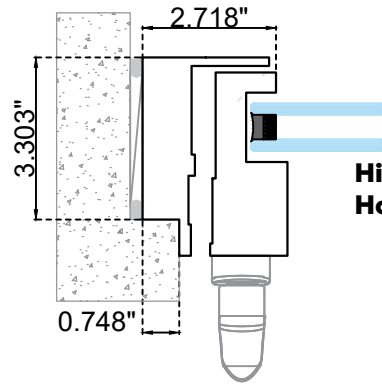

Hidden frame
Horizontal Section