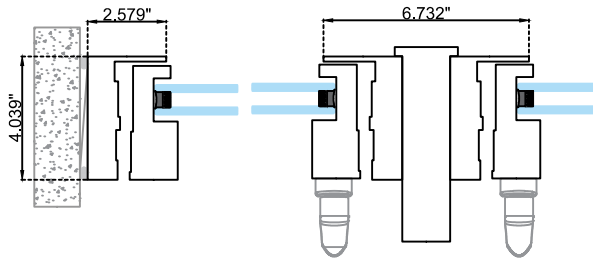

## Thermal Performance Simulation

Type: Single Sash

Width: 38"

Height: 130"

Glass: ¼" Solarban 70 Clear + ½" Air Spacer + ¼" Clear

## • U Factor:

1.84 W/m<sup>2</sup>K

0.325 BTU / (h\*ft<sup>2</sup>\*°F)

Vertical / Horizontal Section

Full Frame

Hidden frame  
Horizontal Section

TYPES

Single Sash

Horizontal Section

Double Sash

Horizontal Section

Single Sash + Fixed

Horizontal Section

Single Sash+ Fixed

Horizontal Section