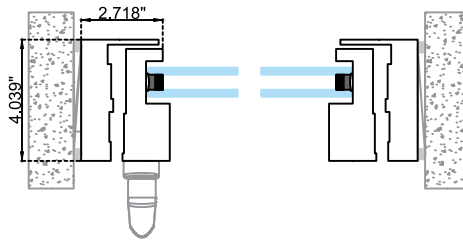

## Thermal Performance Simulation

Type: Single Sash

Width: 38"

Height: 130"

Glass: ¼" Solarban 70 Clear + ½" Air Spacer + ¼" Clear

## • U Factor:

1.84 W/m<sup>2</sup>K

0.325 BTU / (h\*ft<sup>2</sup>\*°F)

Vertical / Horizontal Section

Full Frame

Hidden frame  
Horizontal Section

TYPES

Single Sash

Horizontal Section

Double Sash

Horizontal Section

Single Sash + Fixed

Horizontal Section

Single Sash+ Fixed

Horizontal Section