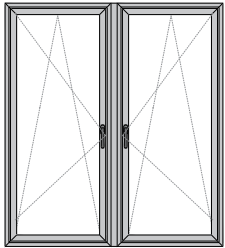

## Specifications

- Inward opening / tilt turn window and balcony door
- Thermally broken
- Multi point lock system
- Internal hidden frame option
- Hidden Sash
- Hidden Hinges
- Bicolor Option

## Thermal Performance Simulation

Type: Single Sash

Width: 38"

Height: 130"

Glass: ¼" Solarban 70 Clear + ½" Air Spacer + ¼" Clear

Horizontal Section

Double Sash

Horizontal Section

Single Sash + Fixed

Horizontal Section

Single Sash+ Fixed

Horizontal Section