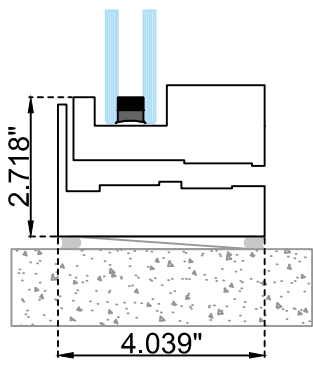

Vertical / Horizontal Section

Full Frame