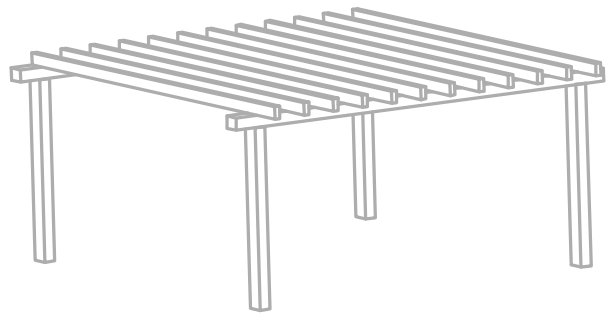

## MEASURES

- A. Maximum column height: 9.84 FT
- B/C. Maximum load-bearing beam width: 19.68 FT
- D. Maximum rafter length: 12.87 FT
- E. Maximum overhang distance for load-bearing beams or rafters: 1.31 FT
- F. Spacing between rafters: 1.97 FT - 2.96 FT
- G. Maximum overhang length for load-bearing beams (cantilevered Pergola): 4.1 FT

## TYPE OF ROOFING

ACM + Gutter

Polycarbonate

Glass

2"x3" Slatted Tube

Without roofing

## TYPE OF ROOFING

Type 1: Self-supporting

Type 2: With 1 wall