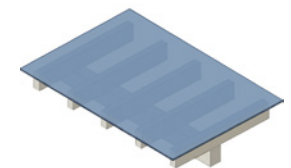

## TYPE OF ROOFING

ACM + Gutter

Polycarbonate

Glass

2"x3" Slatted Tube

Without roofing

## TYPE OF ROOFING

Type 1: Self-supporting

Type 2: With 1 wall