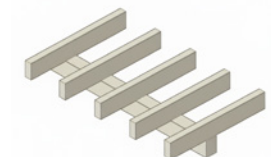

## MEASURES

- A. Maximum column height: 9.84 FT
- B/C. Maximum load-bearing beam width: 19.68 FT
- D. Maximum rafter length: 12.87 FT
- E. Maximum overhang distance for load-bearing beams or rafters: 1.31 FT
- F. Spacing between rafters: 1.97 FT - 2.96 FT
- G. Maximum overhang length for load-bearing beams (cantilevered Pergola): 4.1 FT

## TYPE OF ROOFING

ACM + Gutter

Polycarbonate

Glass

2"x3" Slatted Tube

Without roofing

## TYPE OF ROOFING

Type 1: Self-supporting

Type 2: With 1 wall