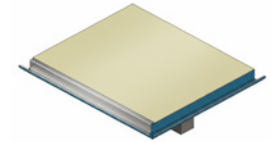

## TYPE OF ROOFING

ACM + Gutter

Polycarbonate

Glass

2"x3" Slatted Tube

Without roofing