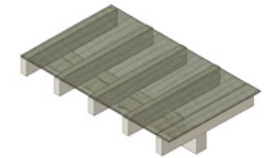

## MEASURES

- A. Maximum column height: 9.84 FT
- B/C. Maximum load-bearing beam width: 19.68 FT
- D. Maximum rafter length: 12.87 FT
- E. Maximum overhang distance for load-bearing beams or rafters: 1.31 FT
- F. Spacing between rafters: 1.97 FT - 2.96 FT
- G. Maximum overhang length for load-bearing beams (cantilevered Pergola): 4.1 FT

## TYPE OF ROOFING

ACM + Gutter

Polycarbonate

Glass

2"x3" Slatted Tube

Without roofing