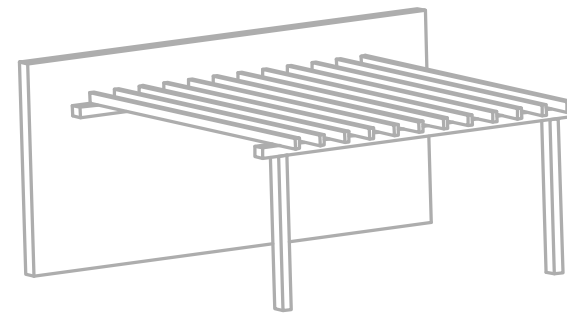

## MEASURES

- A. Maximum column height: 9.84 FT
- B/C. Maximum load-bearing beam width: 19.68 FT
- D. Maximum rafter length: 12.87 FT
- E. Maximum overhang distance for load-bearing beams or rafters: 1.31 FT
- F. Spacing between rafters: 1.97 FT - 2.96 FT
- G. Maximum overhang length for load-bearing beams (cantilevered Pergola): 4.1 FT

## TYPE OF ROOFING

ACM + Gutter

Polycarbonate

Glass

2"x3" Slatted Tube

Without roofing

## TYPE OF ROOFING

Type 1: Self-supporting

Type 2: With 1 wall