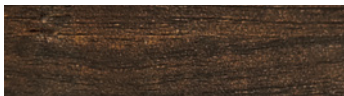

C. Single Sash + Fixed

Horizontal Section

D. Single Sash + Fixed

Horizontal Section

FINISHES & COLORS

DC13 Bone White

DC04 Grey

DC05 Dark Grey

DC12 Black

DC11 Bronze

MA07

MA08

MA09

MA10

Custom colors available upon request.

Uni-K[®]
FENESTRATION