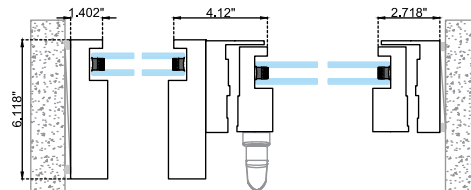

Horizontal Section

C. Single Sash + Fixed