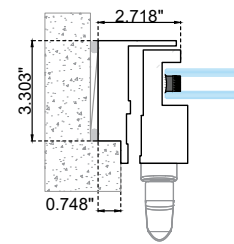

DIMENSIONS

- LMI Design: Design load: 70 PSF
Max Dimensions: 40" Width x 108" Height
- SMI Design: Design load 110 PSF
Max Dimensions: 40" Width x 90" Height
- Air infiltration: 6.27 PSF
- Water infiltration: 16.5 PSF

GLASS OPTIONS

- Laminated
- Insulated
- Insulated laminated

THERMAL PERFORMANCE SIMULATION

- | | |
|--------------------------------|-------------------------|
| Type: Single Sash | • U Factor: |
| Width: 38" | 1.84 W/m ² K |
| Height: 130" | 0.325 BTU / |
| Glass: 1/4" Solarban 70 Clear | (h*ft ² *°F) |
| + 1/2" Air Spacer + 1/4" Clear | |

KA TILT AND TURN CONFIGURATION & SECTION DETAILS

VERTICAL / HORIZONTAL SECTION

Full Frame

Hidden frame
Horizontal Section

A. Single Sash

Horizontal Section

B. Double Sash

Horizontal Section