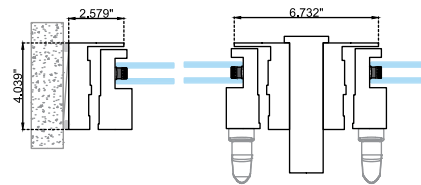

DIMENSIONS

- LMI Design: Design load: 70 PSF
Max Dimensions: 40" Width x 108" Height
- SMI Design: Design load 110 PSF
Max Dimensions: 40" Width x 90" Height
- Air infiltration: 6.27 PSF
- Water infiltration: 16.5 PSF

GLASS OPTIONS

- Laminated
- Insulated
- Insulated laminated

THERMAL PERFORMANCE SIMULATION

- | | |
|--------------------------------|-------------------------|
| Type: Single Sash | • U Factor: |
| Width: 38" | 1.84 W/m ² K |
| Height: 130" | 0.325 BTU / |
| Glass: 1/4" Solarban 70 Clear | (h*ft ² *°F) |
| + 1/2" Air Spacer + 1/4" Clear | |

KA TILT AND TURN CONFIGURATION & SECTION DETAILS

VERTICAL / HORIZONTAL SECTION

Full Frame

Hidden frame
Horizontal Section

A. Single Sash

Horizontal Section

B. Double Sash

Horizontal Section