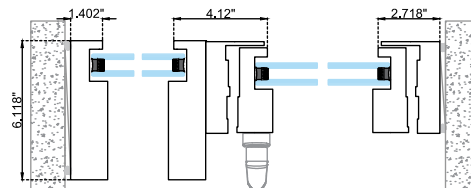

Horizontal Section

D. Single Sash + Fixed

Horizontal Section