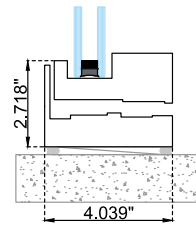

KA TILT AND TURN CONFIGURATION & SECTION DETAILS

VERTICAL / HORIZONTAL SECTION

Full Frame