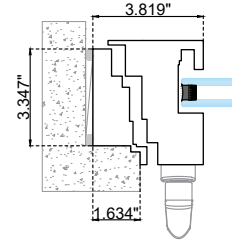

Hidden frame
Horizontal Section