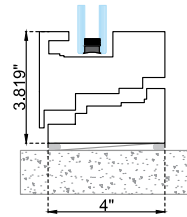

KA PUSH OUT

CONFIGURATION & SECTION DETAILS

VERTICAL / HORIZONTAL SECTION

Full Frame