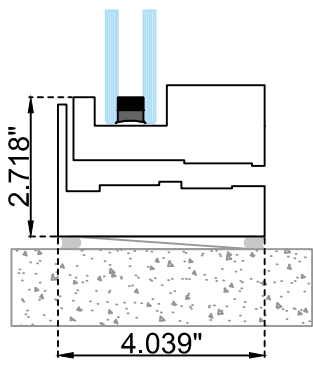

Thermal Performance Simulation

Type: Single Sash

Width: 38"

Height: 130"

Glass: ¼" Solarban 70 Clear + ½" Air Spacer + ¼" Clear

• U Factor:

1.84 W/m²K

0.325 BTU / (h*ft²*°F)

Vertical / Horizontal Section

Full Frame

Hidden frame
Horizontal Section

TYPES

Single Sash

Horizontal Section

Double Sash

Horizontal Section