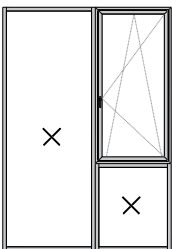

Single Sash+ Fixed