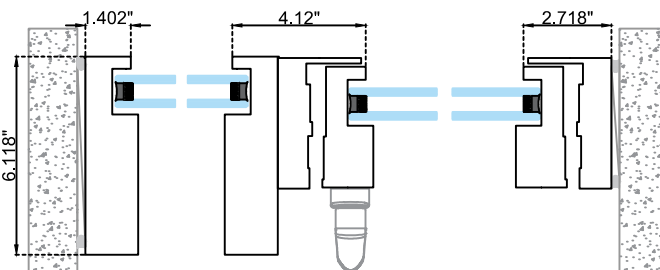

Single Sash+ Fixed

Horizontal Section