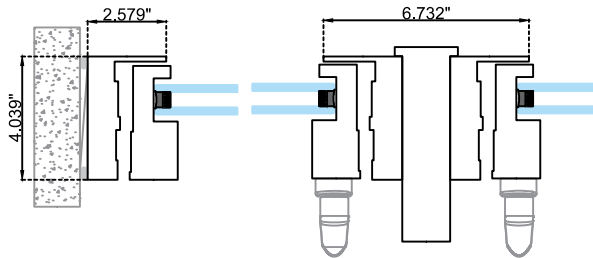

Thermal Performance Simulation

Type: Single Sash

Width: 38"

Height: 130"

Glass: ¼" Solarban 70 Clear + ½" Air Spacer + ¼" Clear

• U Factor:

1.84 W/m²K

0.325 BTU / (h*ft²*°F)

Vertical / Horizontal Section

Full Frame

Hidden frame
Horizontal Section

TYPES

Single Sash

Horizontal Section

Double Sash

Horizontal Section