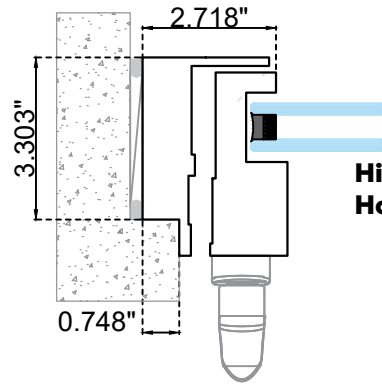

LMI Design

- Design load: 70 PSF
- Max Dimensions:
40" Width x 108" Height

SMI Design

- Design load 110 PSF
- Max Dimensions:
40" Width x 90" Height

NON Impact

- Design load 100.25 PSF
- Max Dimensions:
59" Width x 99" Height

Thermal Performance Simulation

Type: Single Sash

Width: 38"

Height: 130"

Glass: ¼" Solarban 70 Clear + ½" Air Spacer + ¼" Clear

• U Factor:

1.84 W/m²K

0.325 BTU / (h*ft²*°F)

Vertical / Horizontal Section

Full Frame

Hidden frame
Horizontal Section

TYPES

Single Sash

Horizontal Section

Double Sash

Horizontal Section