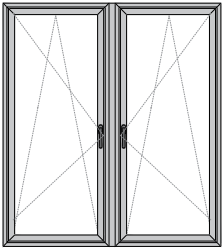

KA TILT AND TURN

Our beautiful KA line is designed to give your project a minimalist look that highlights the exterior view rather than the system frames. Even with such minimal frames, they meet all hurricane safety standards.

Specifications

- Inward opening / tilt turn window and balcony door
- Thermally broken
- Multi point lock system
- Internal hidden frame option
- Hidden Sash
- Hidden Hinges
- Bicolor Option

CERTIFICATIONS

Vertical / Horizontal Section

Full Frame

Hidden frame
Horizontal Section

TYPES

Single Sash

Horizontal Section

Double Sash

Horizontal Section