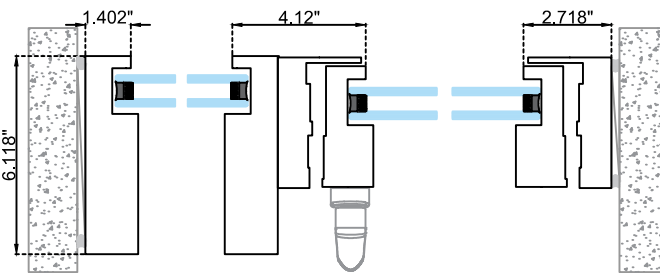

Single Sash + Fixed

Horizontal Section